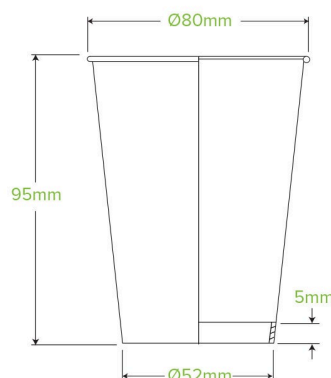

280ml / 8oz (80mm) Art Series Single Wall BioCup - BPI BC-8-ART-SERIES-BPI

BioCups are produced from sustainably sourced paper from managed plantations with a bioplastic lining made from plants, not oil. The eco-friendly paper cups are certified industrially compostable and carbon neutral. 5% of profits are donated to positive change. This 8oz Art Series Single Wall BioCup features a Rainforest Rescue collaboration called Voices for the Rainforest collaboration. This global campaign aims to highlight the urgent need to protect trees and ensure life for future generations.

Carton Quantity: 1000	Sleeves per UOM: 20	Units per sleeve: 50
Carton Size: 41x33.5x44	Gross Weight: 9.500000	Item Raw Material: TBC
Item Window: None	Item Printing Type: Offset	Ink: Food Contact Safe Inks
Brim full capacity: 280	Dimensions Top: 80x80	Dimensions Base: 52x52
Product Depth: 95	Weight (per unit): 8.2	Item Use: Hot, Cold, Wet & Dry Products
Manufactured: TBC	Customise: Yes - Please Contact Our Team For More Information	MOQ Custom: 50000
Mould fees: TBC	Environmental production certified: TBC	Quality product certified: TBC
Factory food safety certified: TBC	Corporate social accreditation: TBC	Home compostable: No
Industrially compostable: Certified to BPI standards	Recyclable: No	