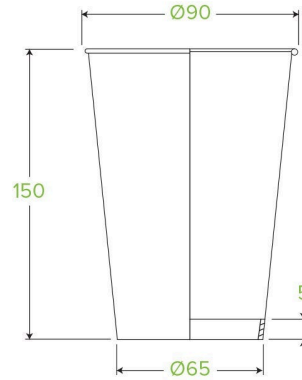

# 595ml / 20oz (90mm) Leaf Single Wall BioCup - BPI BC-20-ART-SERIES-BPI

BioCups are produced from sustainably sourced paper from managed plantations with a bioplastic lining made from plants, not oil. The eco-friendly paper cups are certified industrially compostable and carbon neutral. 5% of profits are donated to positive change. This 20oz Art Series Single Wall BioCup features a Rainforest Rescue collaboration called Voices for the Rainforest collaboration. This global campaign aims to highlight the urgent need to protect trees and ensure life for future generations.

<b>Carton Quantity:</b> 500	<b>Sleeves per UOM:</b> 20	<b>Units per sleeve:</b> 25
<b>Carton Size:</b> 45.5x37.5x41.5	<b>Gross Weight:</b> 8.500000	<b>Item Raw Material:</b> TBC
<b>Item Window:</b> None	<b>Item Printing Type:</b> Offset	<b>Ink:</b> Food Contact Safe Inks
<b>Brim full capacity:</b> 595	<b>Dimensions Top:</b> 90x90	<b>Dimensions Base:</b> 65x65
<b>Product Depth:</b> 150	<b>Weight (per unit):</b> 15.7	<b>Item Use:</b> Hot and cold
<b>Manufactured:</b> TBC	<b>Customise:</b> Print	<b>MOQ Custom:</b> 50000
<b>Mould fees:</b> TBC	<b>Environmental production certified:</b> TBC	<b>Quality product certified:</b> TBC
<b>Factory food safety certified:</b> TBC	<b>Corporate social accreditation:</b> TBC	<b>Home compostable:</b> No
<b>Industrially compostable:</b> Certified to BPI standards	<b>Recyclable:</b> No	